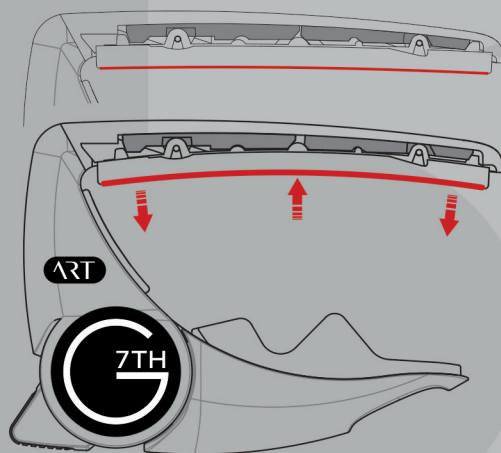

MEET THE NEW PERFORMANCE 3

CAPO WITH

ADAPTIVE RADIUS TECHNOLOGY^{ART}

A REVOLUTIONARY STRING PAD THAT INFINITELY ADAPTS
TO MATCH ANY GUITAR PERFECTLY

THE
FUTURE
OF CAPOS

www.g7th.com

The Capo Company

Performance 3 Guitar Capo

ART

Adaptive Radius Technology
Patent pending

Revolutionary new active string pad
infinitely adapts to match any guitar
perfectly

The mechanism delivers unrivalled
tuning stability by applying even
pressure across all the strings